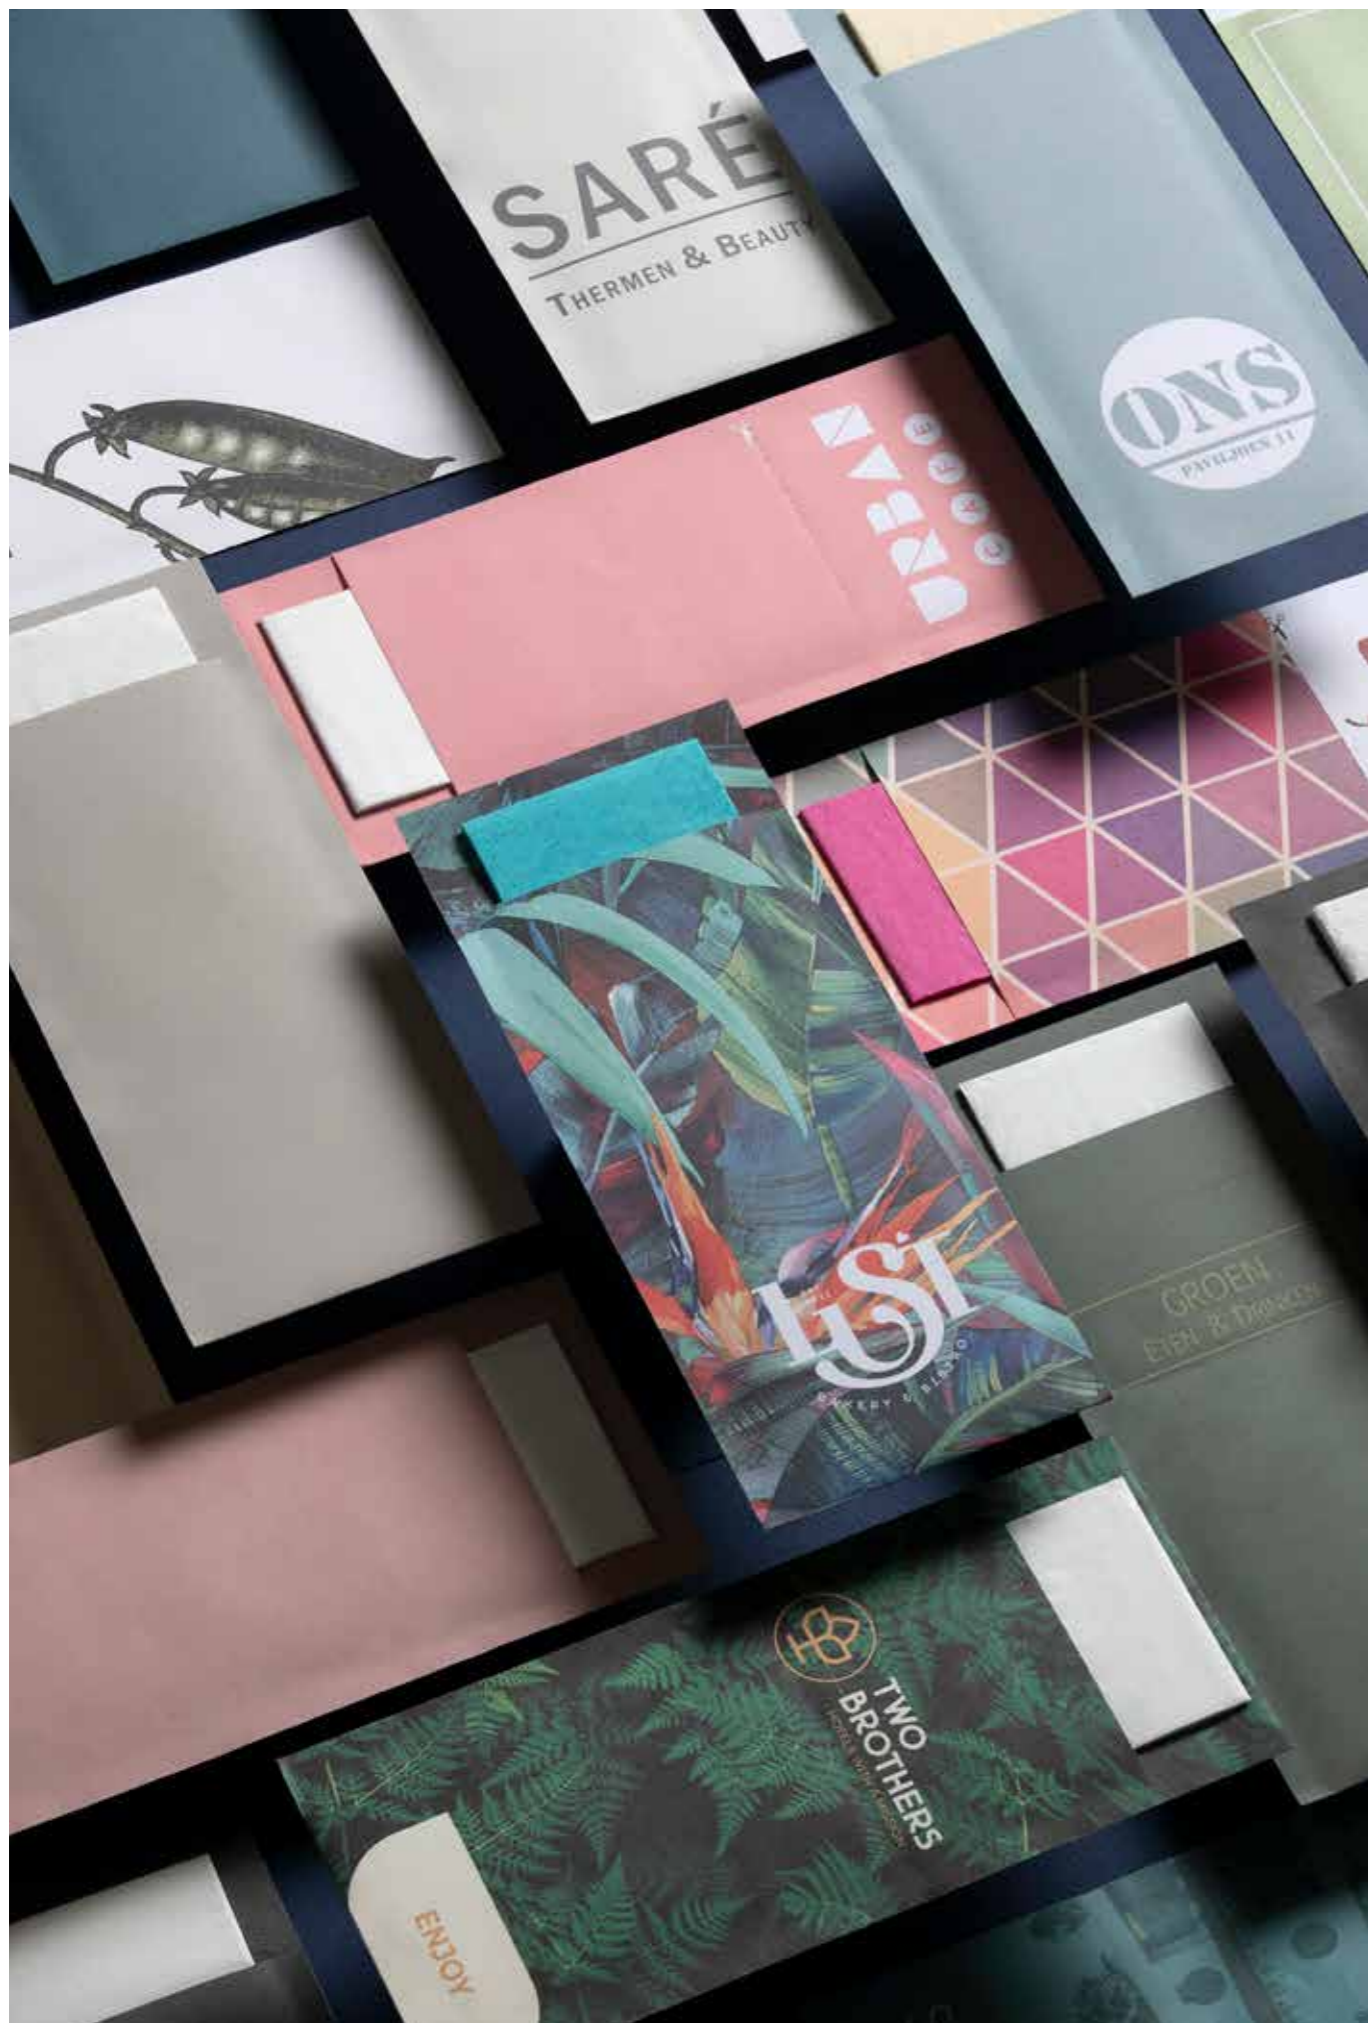

PRODUCT RANGE

Cutlery pouches	6
Placemats	14
Kids collection	20
Napkins	24
Custom products	28
About us	42