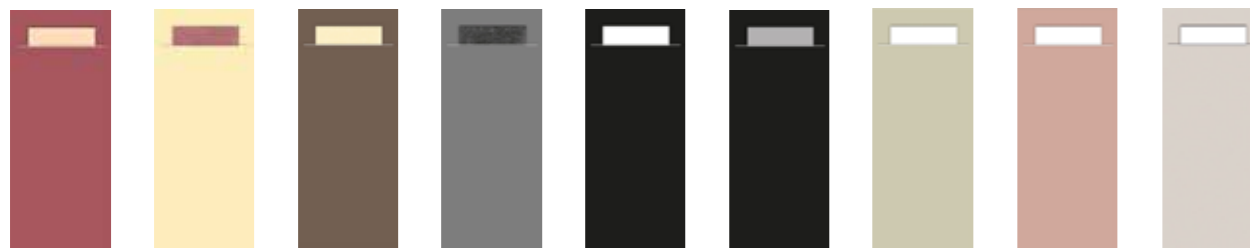

CUTLERY POUCHES

UNICOLOR

CTK | UNI TAUPE - WHITE

E012095 Tomato | White E012103 Sunrise | Yellow E012101 Daisy | White E012102 Mustard | White E012096 Sage | White E012099 Spring | White E012093 Forest | White E012098 Ocean | White E012100 Lily | White