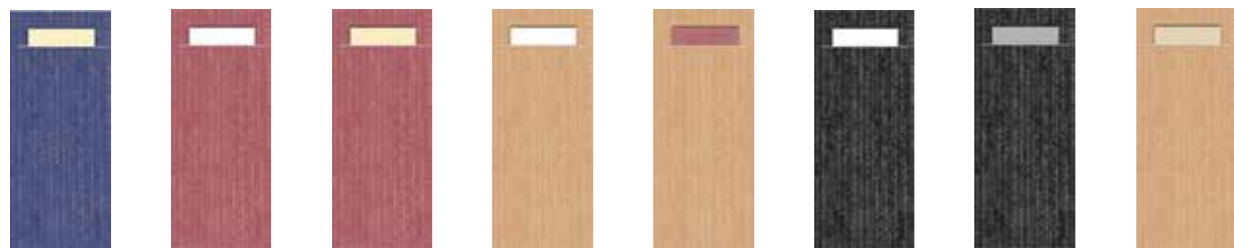

CUTLERY POUCHES

Timeless designs, classic elegance.
Available from stock. A perfect match with
our placemat collections.

CUTLERY POUCHES

ECO 100% recycled paper

CTK | ECO BROWN - WHITE

- E000373 Blue | Champagne
- E001920 Burgundy | White
- E000371 Burgundy | Ivory
- E000989 Brown | White
- E000372 Brown | Burgundy
- E001922 Black | White
- E000375 Black | Grey
- E014238 Brown | Recycled 100% Natural *