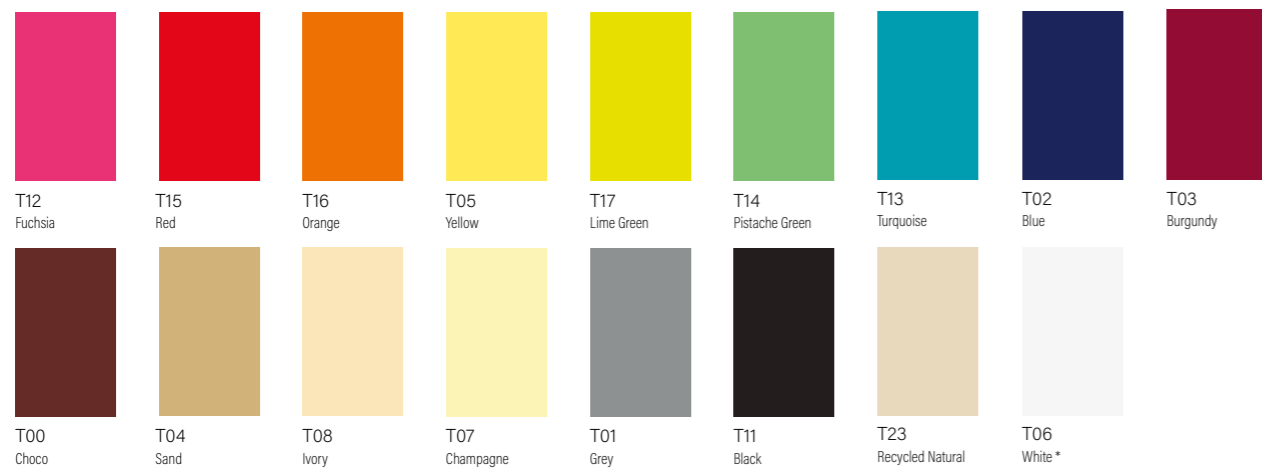

CUSTOM CUTLERY POUCHES

COLOUR PALETTE 2-PLY TISSUE NAPKINS | 23x39 cm

* Medium tissue 28x39 cm only available in white.