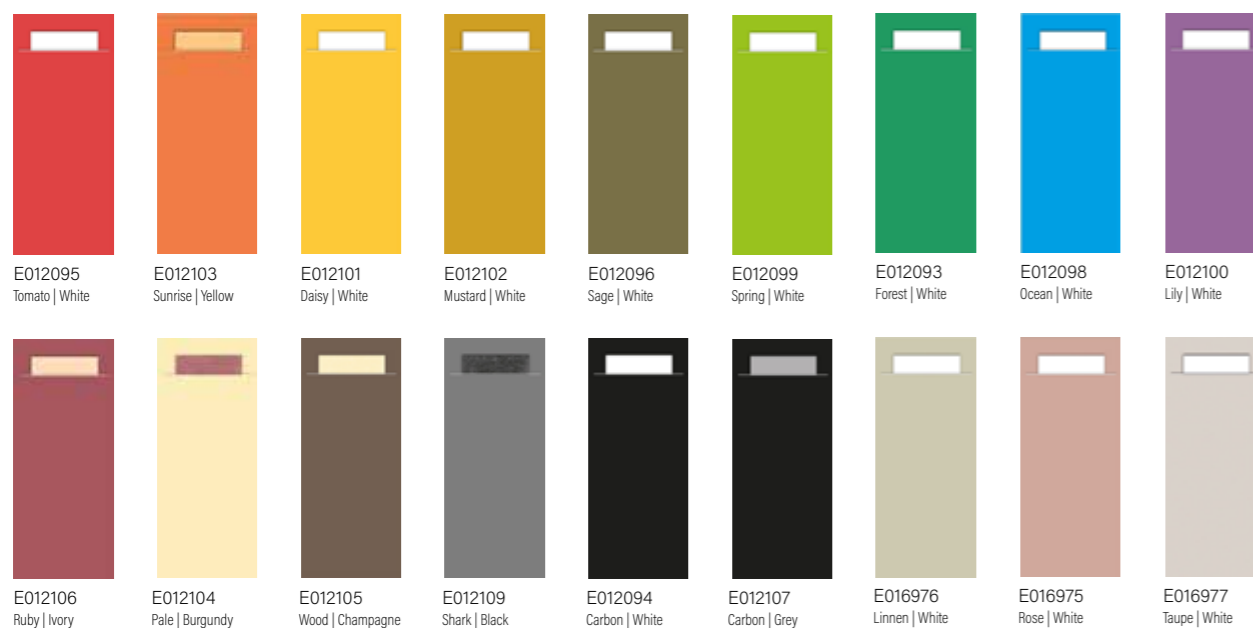

CTK | UNI TAUPE - WHITE

CTK - FORMAAT CLASSIC / FORMAT CLASSIC

- Offset papier / Papier offset | 8,5x20,2 cm
- 2-laags tissue servet / Serviette ouate 2-plis | 23x39 cm
- 1x500 stuks / pièces
- FSC® gecertificeerd / Certificat FSC®