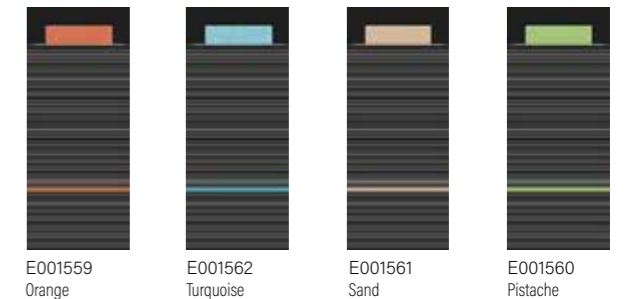

CTK - FORMAAT CLASSIC / FORMAT CLASSIC

- Offset papier / Papier offset | 8,5x20,2 cm
- 2-laags tissue servet / Serviette ouate 2-plis | 23x39 cm
- 1x500 stuks / pièces
- FSC® gecertificeerd / Certificat FSC®